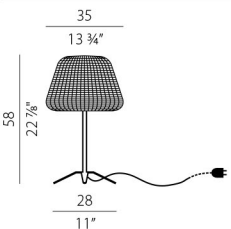

Outdoor lamp in the suspension, table, floor and peg versions. Lampshade in hand-woven synthetic brown rattan and body in aluminium/brass (table, floor and peg versions). Transparent polycarbonate diffuser with E27 lamp socket. Diffuser with bayonet fitting, designed for an easy removal of the lampshade during the winter. Suspended version supplied with 1 power cable in orange (version 90 also equipped with 1 suspension steel cable). Available accessories for wall fixing. Ideal for outdoor living areas or garden lighting.

CODICE CODE	FONTI LUMINOSE LIGHT SOURCES	kg
-------------	------------------------------	----

<b>EL04744.035.0000</b>	LED retrofit bulb E27 (L max 125mm - Ø max 65mm) max 53W E27	2,49
	<b>IP65</b> □	
	Fornito completo di cavo di collegamento 4,5m, spina, rosone, o-ring in silicone, moschettone. IP65 solo versione con spina Supplied with 4,5m cable, plug, canopy, silicone o-ring, hook. IP65 only plug version	

Versione con rosone IP20  
Canopy version IP20

Versione con O-Ring IP65  
O-Ring version IP65

<b>EL04744.050.0000</b>	LED retrofit bulb E27 (L max 125mm - Ø max 65mm) max 53W E27	4,16
	<b>IP65</b> □	
	Fornito completo di cavo di collegamento 4,5m, spina, rosone, o-ring in silicone, moschettone. IP65 solo versione con spina Supplied with 4,5m cable, plug, canopy, silicone o-ring, hook. IP65 only plug version	

Versione con rosone IP20  
Canopy version IP20

Versione con spina IP65  
Version plug IP65

<b>EL04744.090.0000</b>	LED retrofit bulb E27 (L max 125mm - Ø max 65mm) max 53W E27	11,37
	<b>IP65</b> □	
	Fornito completo di cavo di collegamento 4,5m, spina e rosone. IP65 solo versione con spina Supplied with 4,5m cable, plug and canopy. IP65 only plug version	